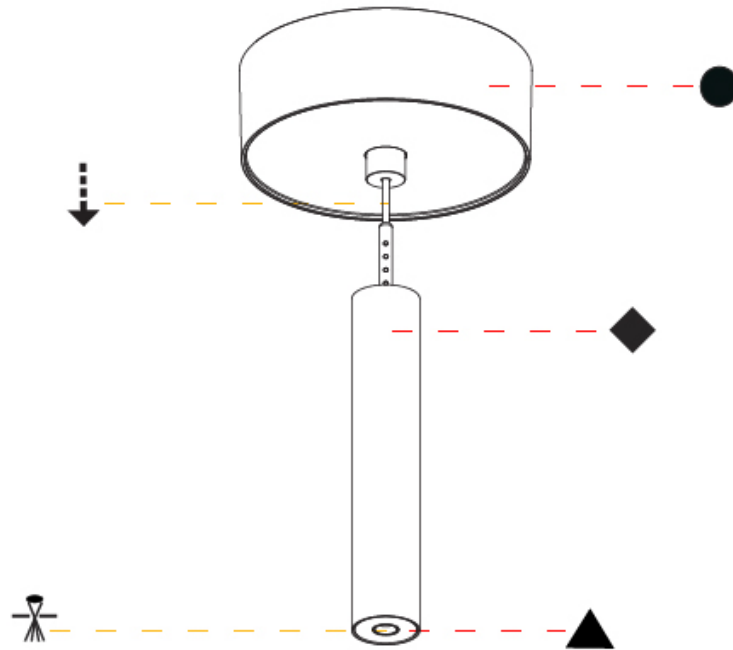

Shape: Cylinder
 Diameter (mm): 28
 Diameter (in): 1 1/8
 Height (mm): 150
 Height (in): 5 7/8
 Max. Overall Height (mm): 2150
 Max. Overall Height (in): 84 3/8
 Light Distribution: Downlight
 Weight (kg): 0.422
 Weight (lbs): 0.93
 Fixture Finish: [SSR / BKV / CWI / CRY / HAB / UFT / ITA / RUA / FTG / MYG / LOD / PUS / FRO / FUP / KIA / POP / BLS / SPG / MEY / GOH / GUM / CHC / COM / ABZ / JAG / OBR / MOS / ROR](#)
 Fixture Material: Aluminum
 Cable Details: [2000mm or 4000mm Black Cable](#)

OPTICAL

Optic°: [24 / 32 / 34 / 55 / 58](#)

RATINGS AND CERTIFICATIONS

Certified By: Certified for North American Standards
 IP rating: IP20

HANGOVER PLUG MONOPOINT SURFACE CANOPY SUSPENSION

A30824-

PROJECT
TYPE
SPECIFIER
QUANTITY
DATE

PHYSICAL

Shape: Cylinder
 Diameter (mm): 28
 Diameter (in): 1 1/8
 Height (mm): 150
 Height (in): 5 7/8
 Max. Overall Height (mm): 2150
 Max. Overall Height (in): 84 5/8
 Min. Recessing Depth (mm): 75
 Min. Recessing Depth (in): 2 15/16
 Light Distribution: Downlight
 Weight (kg): 0.422
 Weight (lbs): .930
 Diffuser: Shine Ring - Opal / Yellow / Orange / Red / Blue / Green
 Fixture Finish: SSR / BKV / CWI / CRY / HAB / UFT / ITA / RUA / FTG / MYG / LOD / PUS / FRO / FUP / KIA / POP / BLS / SPG / MEY / GOH / GUM / CHC / COM / ABZ / JAG / OBR / MOS / ROR
 Fixture Material: Aluminum
 Cable Details: 2000mm or 4000mm Black Cable
 Cut-out Measurements: 68mm / 2 11/16"