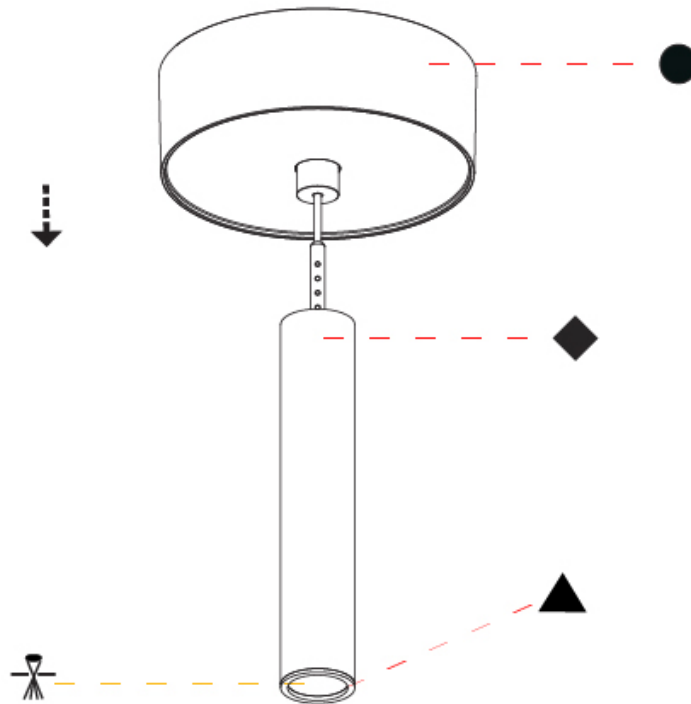

Shape: Cylinder
 Diameter (mm): 28
 Diameter (in): 1 1/8
 Height (mm): 150
 Height (in): 5 7/8
 Max. Overall Height (mm): 2150
 Max. Overall Height (in): 84 3/8
 Light Distribution: Downlight
 Weight (kg): 0.422
 Weight (lbs): 0.93
 Fixture Finish: [SSR / BKV / CWI / CRY / HAB / UFT / ITA / RUA / FTG / MYG / LOD / PUS / FRO / FUP / KIA / POP / BLS / SPG / MEY / GOH / GUM / CHC / COM / ABZ / JAG / OBR / MOS / ROR](#)
 Fixture Material: Aluminum
 Cable Details: [2000mm or 4000mm Black Cable](#)

PHYSICAL

Shape: Cylinder
 Diameter (mm): 28
 Diameter (in): 1 1/8
 Height (mm): 150
 Height (in): 5 7/8
 Max. Overall Height (mm): 2150
 Max. Overall Height (in): 84 5/8
 Min. Recessing Depth (mm): 75
 Min. Recessing Depth (in): 2 15/16
 Light Distribution: Downlight
 Weight (kg): 0.422
 Weight (lbs): .930
 Diffuser: Shine Ring - Opal / Yellow / Orange / Red / Blue / Green
 Fixture Finish: SSR / BKV / CWI / CRY / HAB / UFT / ITA / RUA / FTG / MYG / LOD / PUS / FRO / FUP / KIA / POP / BLS / SPG / MEY / GOH / GUM / CHC / COM / ABZ / JAG / OBR / MOS / ROR
 Fixture Material: Aluminum
 Cable Details: 2000mm or 4000mm Black Cable
 Cut-out Measurements: 68mm / 2 11/16"

Shape: Cylinder
 Diameter (mm): 28
 Diameter (in): 1 1/8
 Height (mm): 150
 Height (in): 11 13/16
 Max. Overall Height (mm): 2150
 Max. Overall Height (in): 84 5/8
 Light Distribution: Downlight
 Weight (kg): 0.422
 Weight (lbs): 0.93
 Diffuser: Shine Ring - Opal / Yellow / Orange / Red / Blue / Green
 Fixture Finish: SSR / BKV / CWI / CRY / HAB / UFT / ITA / RUA / FTG / MYG / LOD / PUS / FRO / FUP / KIA / POP / BLS / SPG / MEY / GOH / GUM / CHC / COM / ABZ / JAG / OBR / MOS / ROR
 Fixture Material: Aluminum
 Cable Details: 2000mm or 4000mm Cable - Color 01 to 10

OPTICAL

Optic°: 24 / 32 / 58

RATINGS AND CERTIFICATIONS

Certified By: Certified for North American Standards
 IP rating: IP20

HANGOVER PLUG SHINE MONOPOINT SURFACE CANOPY SUSPENSION

A30847-

PROJECT
TYPE
SPECIFIER
QUANTITY
DATE